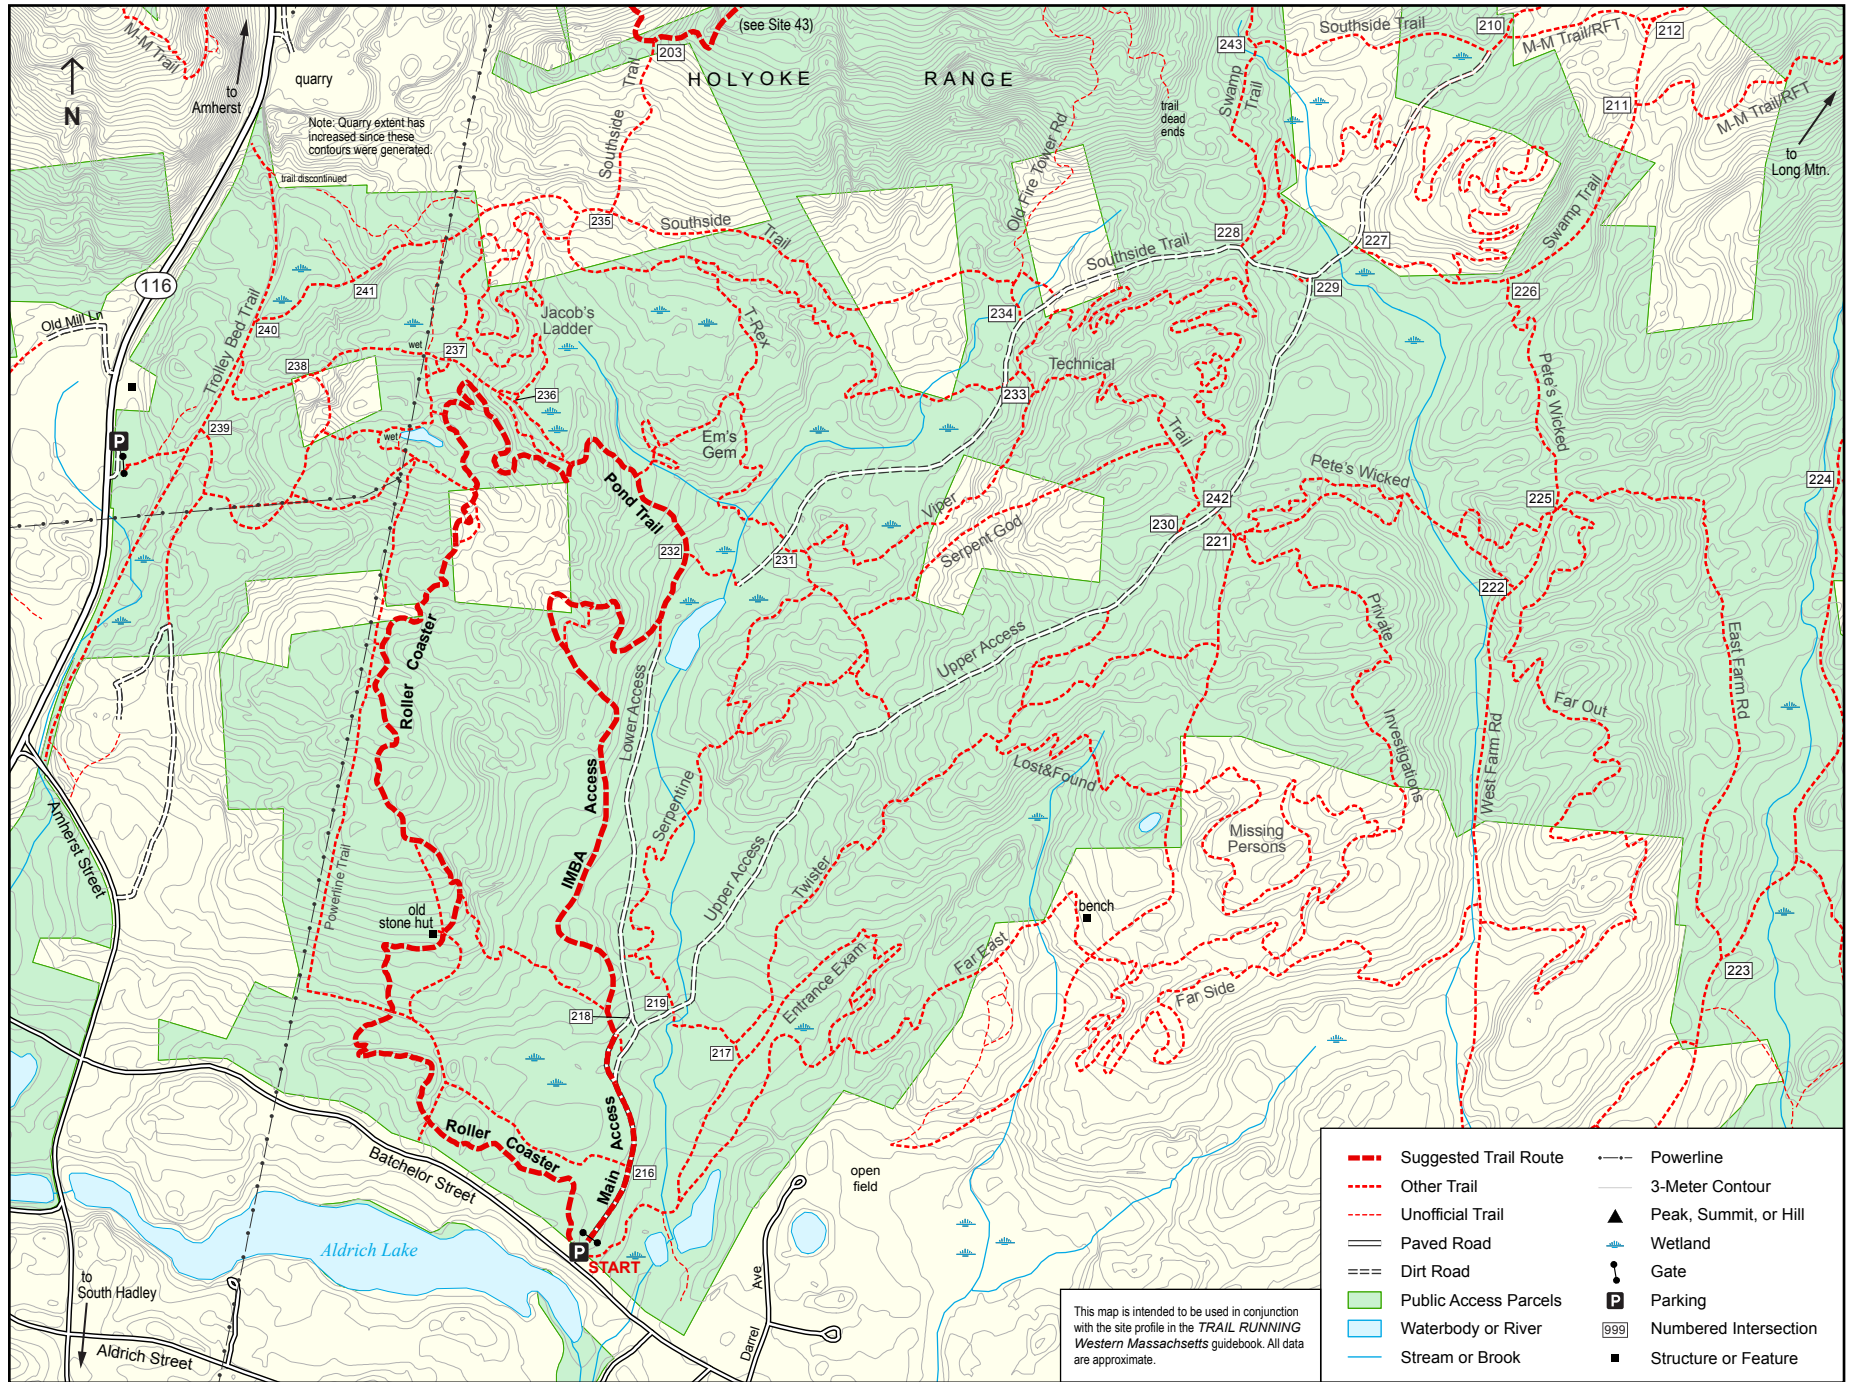

TRAIL RUNNING Western Massachusetts, Site 44: Batchelor Street

Trail Running Western Massachusetts

Scale = 1:14,000

Map produced October 2014 by Ben Kimball (Rev. 4/24/15)